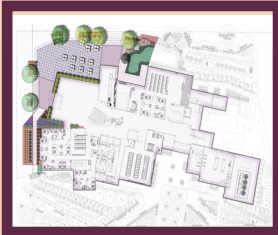

L A N D

L a n d s c a p e A r c h i t e c t u r e - n - D e s i g n

Issue 5 January 2017

JW ZUNINO LANDSCAPE ARCHITECTURE

FROM THE FILES OF JW ZUNINO

The construction of the UNLV College of Hotel Administration building is underway and JW Zunino was tasked with providing a state-of-the-art, water efficient landscape and irrigation design, which symbolizes the progress and vision of UNLV development. Undulating concrete seating blocks were implemented to provide students with individual and group seating, while preventing vandalism from skateboard activity. Planting arrangements were very formal and deliberate to guide students and visitors through the outdoor spaces while leading them to the building entries. JW Zunino also had an integral part in providing the golf management program with an outdoor putting green demonstration area for students. This area will provide a forum for instruction and teaching methods. The multitude of uses surrounding the building, and how that relates to the existing campus, is what makes this a unique outdoor experience.